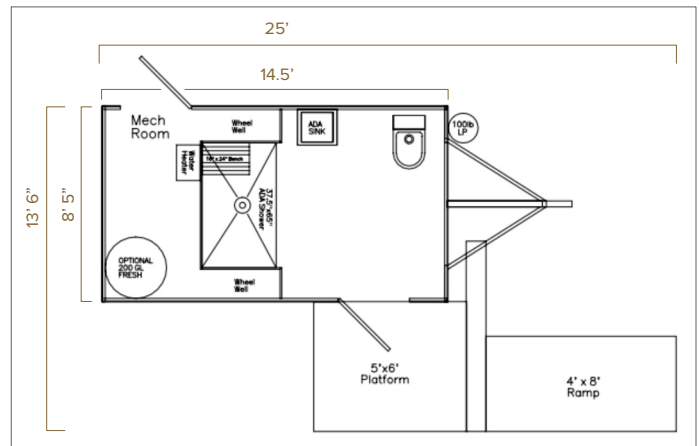

ADA Shower & Restroom Combo is a great solution to make sure your site fulfills the needs/requirements for ADA users. This trailer is compact, private and meets the strict California ADA requirements for both shower and toilet needs. This trailer selection is popular for homeless outreach and elderly centers.

STANDARD FEATURES

- Equipped with AC/Heating
- Designed to be lowered during install to shorten length of ramp
- Self-contained, easy to deploy ramp, sets up quickly
- ADA China toilet with handle bars
- ADA Shower with seat and wand
- ADA Sink
- Hot and cold water controls
- Shower heads metered to 1.5 gpm
- Large vanity
- Seamless Gel-coated Fiberglass Walls, Ceiling, and Subfloor
- Smart Touch Digital Thermostat

Ask about our
SPECIAL RATES
for weekday
& long term
rentals!

SPECIFICATIONS

Number of Stations	1
Box Size	8' 5" x 14.5'
Length w/ tongue	25'
Width w/ Stairs	13' 6"
Fresh Water Tank	105 Gallons
Waste Tank	300 Gallons
Power Requirements	2 dedicated 120 Volt-20 amp circuits
No. of AC Units	1